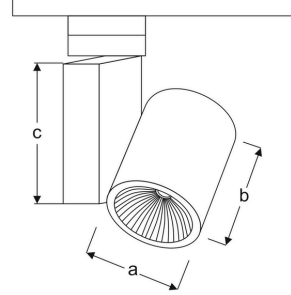

REYO

TRACKLIGHTS

VTR06 2120E RB30

VTR06 2120E RB40

VTR06 2120E RB60

MECHANICAL SPECS / MEKANİK ÖZELLİKLER

Application Areas Uygulama Alanları	Exhibition Room - Offices - Foyers - Shopping malls
Luminaire Type Ürün Tipi	LED Tracklight
Luminaire Body Ürün Gövdesi	Die cast aluminium
Luminaire Diffuser Ürün Difüzörü	Clear opal glass with reflector
Luminaire Colour Ürün Gövde Rengi	S : Ral 9005 Jet black / B : Ral 9016 Traffic White / G : Ral 9006 Grey
Ingress Protection (IP) Rating IP Sınıfı	IP40
Impact Resistance (IK) Rating IK Sınıfı	IK02